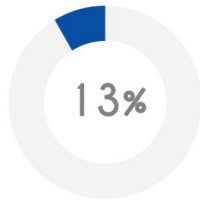

MBA EMPLOYMENT PROFILE 2015-2016

TIME TO FIND EMPLOYMENT UPON COMPLETION OF PROGRAM

1-3 MONTHS

3-6 MONTHS

PAST 6 MONTHS

STARTED OWN BUSINESS

Higher level position upon completion of program

80%

SALARY INFORMATION

ANNUAL GROSS SALARY (AVERAGE)

CHF 1 30'000

EMPLOYMENT SECTOR

FUNCTION