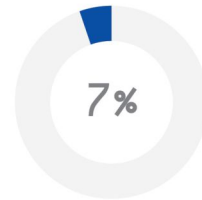

MBA EMPLOYMENT PROFILE 2015-2016

TIME TO FIND EMPLOYMENT UPON COMPLETION OF PROGRAM

1-3 MONTHS

3-6 MONTHS

PAST 6 MONTHS

STARTED OWN BUSINESS

Higher level position upon completion of program

80%

SALARY INFORMATION

ANNUAL GROSS SALARY (AVERAGE)

CHF 1 30'000

EMPLOYMENT SECTOR

FUNCTION