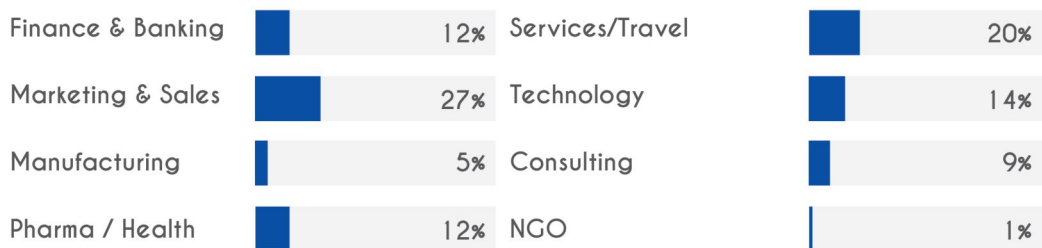

MBA EMPLOYMENT PROFILE 2015-2016

TIME TO FIND EMPLOYMENT UPON COMPLETION OF PROGRAM

1-3 MONTHS

3-6 MONTHS

PAST 6 MONTHS

STARTED OWN BUSINESS

Higher level position upon completion of program

80%

SALARY INFORMATION

ANNUAL GROSS SALARY (AVERAGE)

CHF 1 30'000

EMPLOYMENT SECTOR

FUNCTION