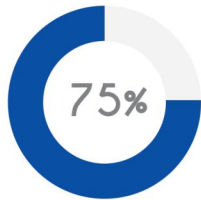

MBA EMPLOYMENT PROFILE 2015-2016

TIME TO FIND EMPLOYMENT UPON COMPLETION OF PROGRAM

1-3 MONTHS

3-6 MONTHS

PAST 6 MONTHS

STARTED OWN BUSINESS

Higher level position upon completion of program

80%

SALARY INFORMATION

ANNUAL GROSS SALARY (AVERAGE)

CHF 1 30'000

EMPLOYMENT SECTOR

FUNCTION